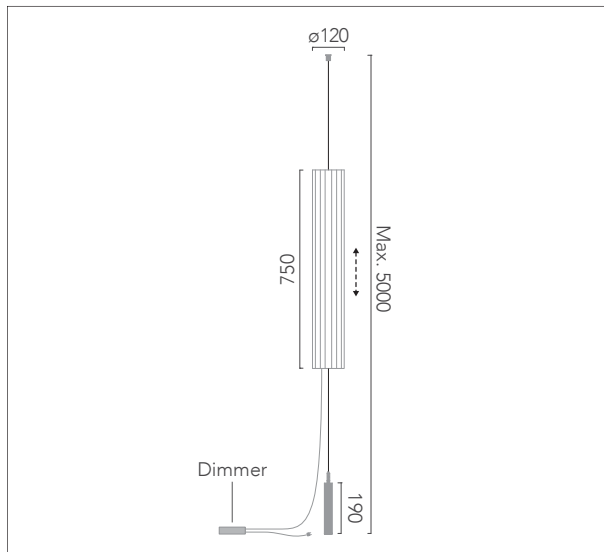

Glass Tensor

Josep Lluís Xuclà