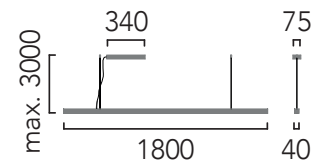

TR 180 Line & Up 1197