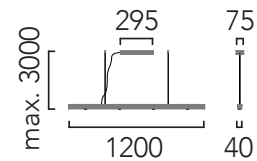

TR 120 Line & Up 1195