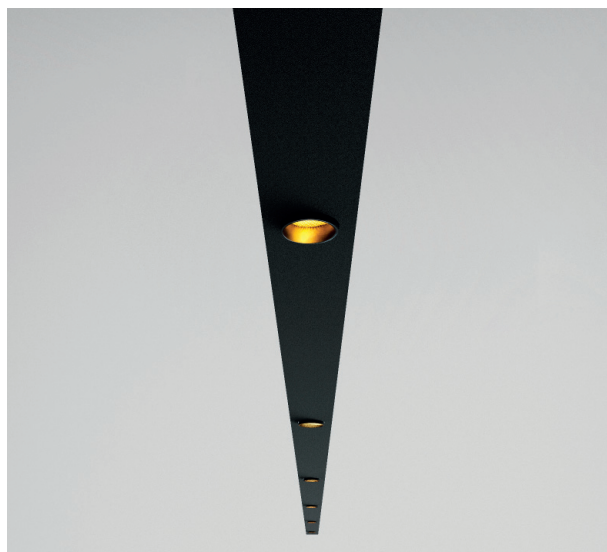

TR 140 Line & Up

Josep Ll. Xuclà