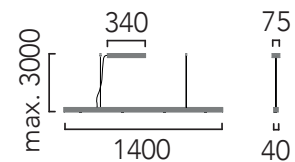

TR 140 Line & Up 1196