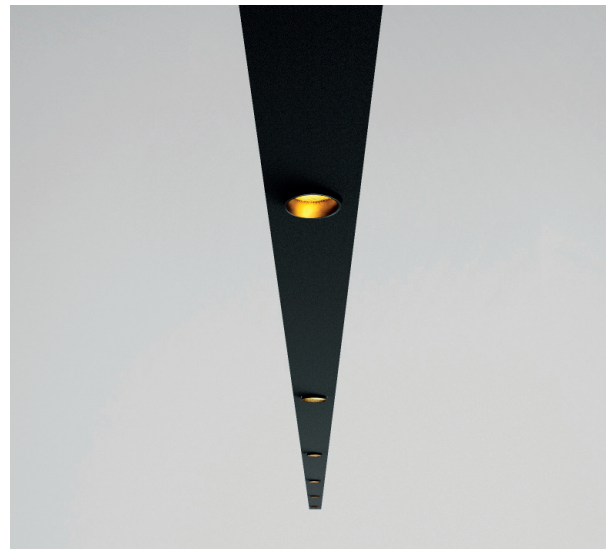

TR 300 Line & Up

Josep Ll. Xuclà