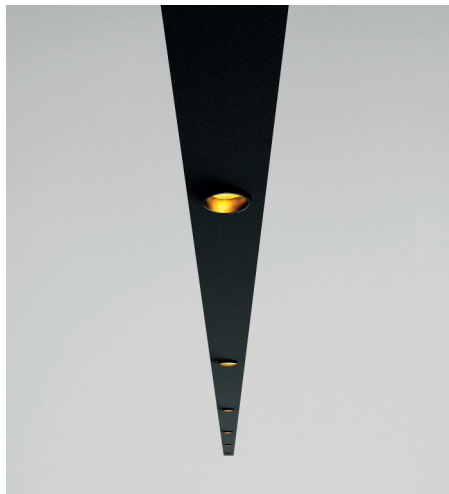

1196

TR 140 Line & Up

Suspensión luz directa e indirecta en perfil de aluminio extruido. Difusor de policarbonato gel. LED en PCB diseñado por Insolit para la colección TR. Regulable en altura con 2 cables de acero. Florón independiente para instalación en superficie. Cable de alimentación recubierto de tejido negro o blanco o cable transparente ultrafino para los modelos sin luz indirecta. Totalmente personalizable.

Pendant direct & indirect light in extruded aluminum profile. Gel polycarbonate diffuser. PCB LED designed by Insolit for the TR collection. Adjustable steel cables. Separate canopy for surface installation. Black or white coated fabric or transparent power cord. Finished in white, black, champagne or any RAL textured lacquered. Fully customizable.

Código / Code	1196
Acabados / Finishes	01 Blanco / White 03 Negro / Black 04 Champagne 00 Custom RAL
Luz / Light	27 LED 24W (4 spots x 6W) 1331lm - LED 34W 1775lm 2700K 30 LED 24W (4 spots x 6W) 1331lm - LED 34W 1775lm 3000K 200/240V 50/60Hz
Opcional / Optional	DALI / PUSH Driver Casambi (Control de la luz via Bluetooth y App) (Lighting control via Bluetooth and App) Mini florón empotrable Ø 100mm blanco (mismo precio) Mini recessed backplate Ø 100mm white (same price)
Diseñador / Designer	Josep Ll. Xuclà
Año / Year	2023
Peso / Weight	2 kg
Material	Aluminio / Aluminium
Alimentación LED / LED tension	Spots 500mA / Up 700mA
CRI	Spots 90 / Up 90
Óptica / Optics	28°
Dimensiones embalaje / Box Dimensions	170x150x5 cm

Instalación / Installation

2 conexiones para techo con regulación rápida de los cables de suspensión de acero; base de techo para rosetón de alimentación; todos los anclajes se efectúan mediante tornillos y tacos de expansión no incluidos de serie. Cables de suspensión 0,6mm L 3000 mm.

2 ceiling fixings with quick adjustment of the steel cables. Independent canopy that incorporates the driver of the luminaire. All fixings are done with screws and anchors (not included). 3 meter steel cables 0,6mm diameter included.